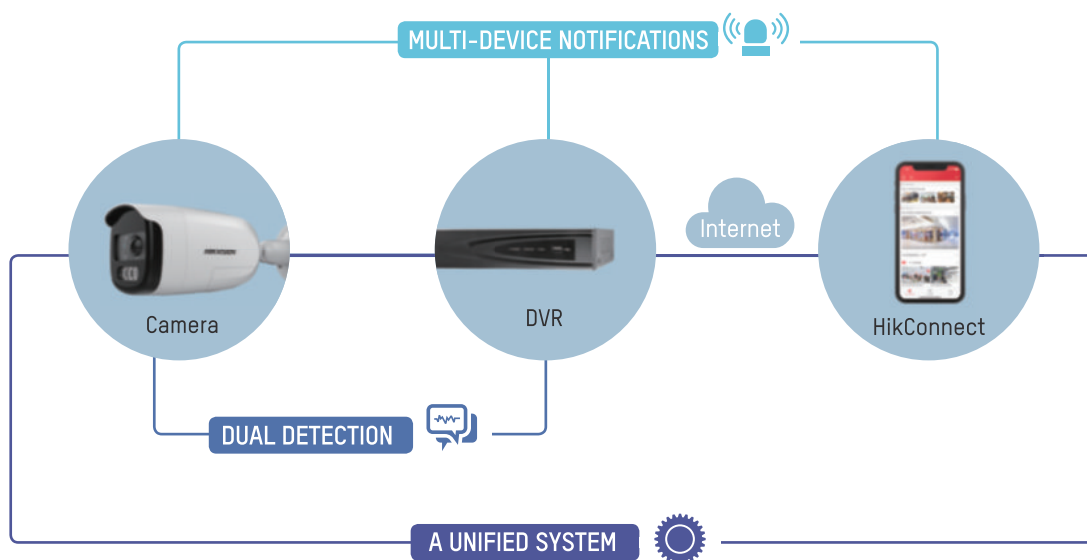

POST-EVENT
VS
REAL-TIME

Changes the action time from
post-event to the "right now"

ISOLATED
VS
INTEGRATED

Connects devices to serve one
unified purpose

Quality video is essential
to any security system.
But we wanted more.

The Turbo HD X System

How It Works

Looking at the benefits achieved by the Turbo HD X system, you might think a complex and expensive system was required. Maybe in the past, but not any more! The system design below shows how simple Turbo HD X can get – with just one camera, one DVR, and a mobile device of your own.

The layout below clearly shows how these devices are connected to offer you an active – not passive – surveillance system with real-time alarm.

A Unified System

It's a complete and unified alarm system including front- and back-end devices as well as a centralized management platform.

Dual Detection

- Front-end: Combining video and non-video technology, Turbo HD X detects events in progress.
- Back-end: Deep learning technology empowers radical event detection and response.

Multi-Device Notifications