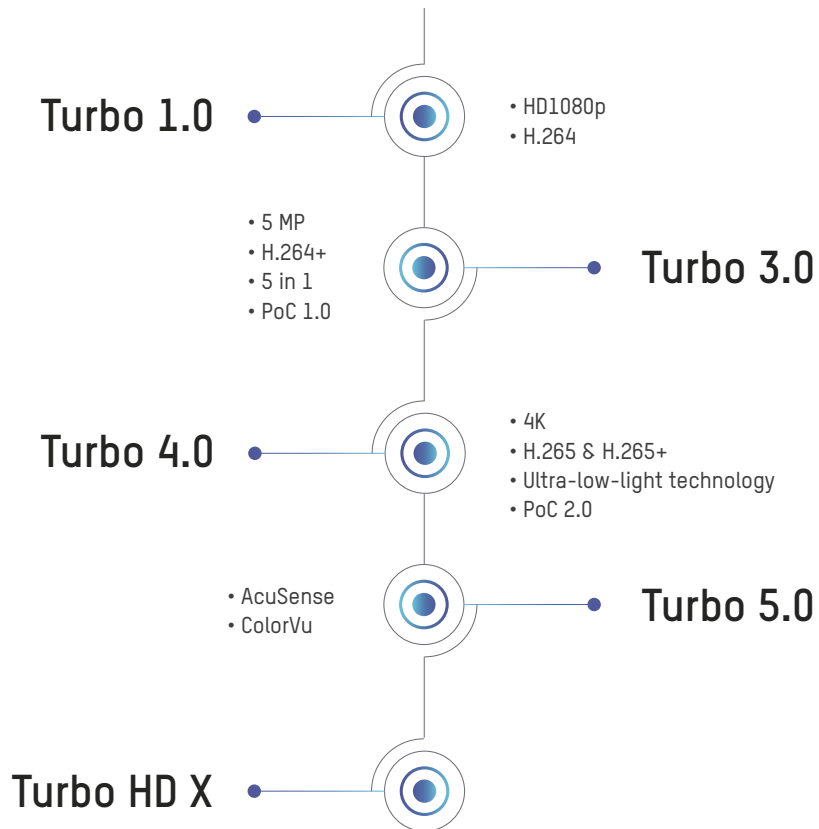

Throughout Turbo's history, we have continually advanced what every surveillance system installer cares about most:

Clear and Accurate Video Recording.

4K

4K

Four times the resolution of 1080p, providing all the details you need.