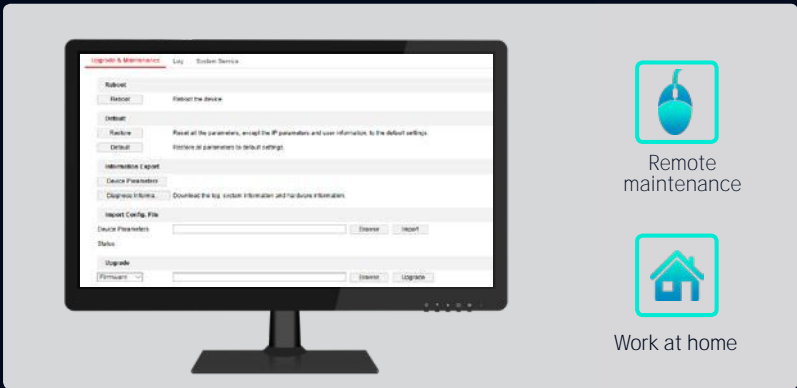

Analog solution, terrible images

IP solution, stable images

Mobile App

Going away? Have several stores to patrol?

Scan the QR code on the camera with the Hik-Connect app and immediately get live feed, playback, and alarm notifications on your mobile device.

Without ANR

With ANR

Easy Integration

Hikvision's IP solution is future-proof and easier to integrate with state-of-the-art features powered by leading-edge technologies such as AI.

Hikvision's IP solutions converge and analyze data – not just from cameras but also from other types of sensors and equipment. With our solutions, you will enjoy a comprehensive situational awareness of your premises and goods.

Easy Maintenance

Hikvision's IP Solution allows remote status check, upgrades, and maintenance over the Internet so that you can have your work done even when you are not on-site.

HIKVISION®

See Far, Go Further