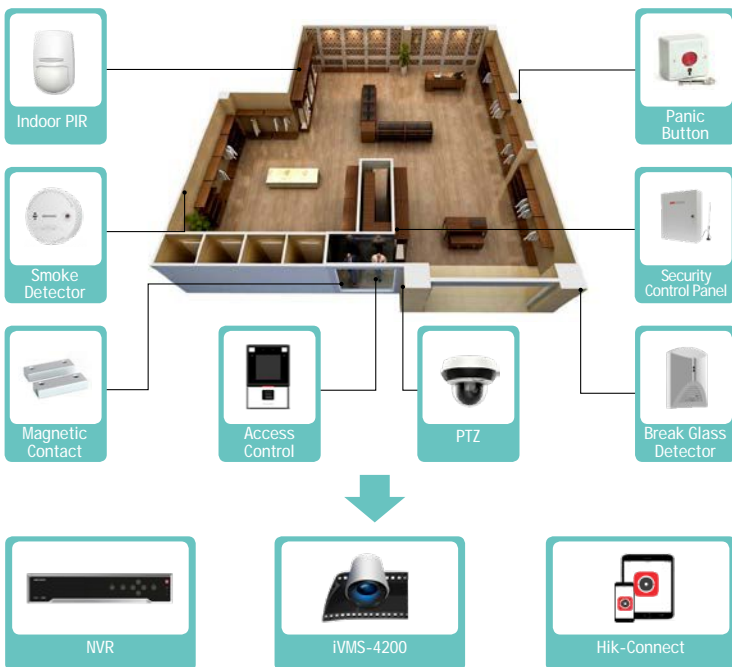

Fail-Safe Design

Networks may fail. But with Hikvision's IP solution, your video will not get lost.

Automatic Network Replenishment (ANR) ensures that video footage gets saved on an SD card in case of network failure. The footage will be auto-sent back onto the NVR once the network recovers.

Without ANR

With ANR

Easy Integration

Hikvision's IP solution is future-proof and easier to integrate with state-of-the-art features powered by leading-edge technologies such as AI.

Hikvision's IP solutions converge and analyze data – not just from cameras but also from other types of sensors and equipment. With our solutions, you will enjoy a comprehensive situational awareness of your premises and goods.